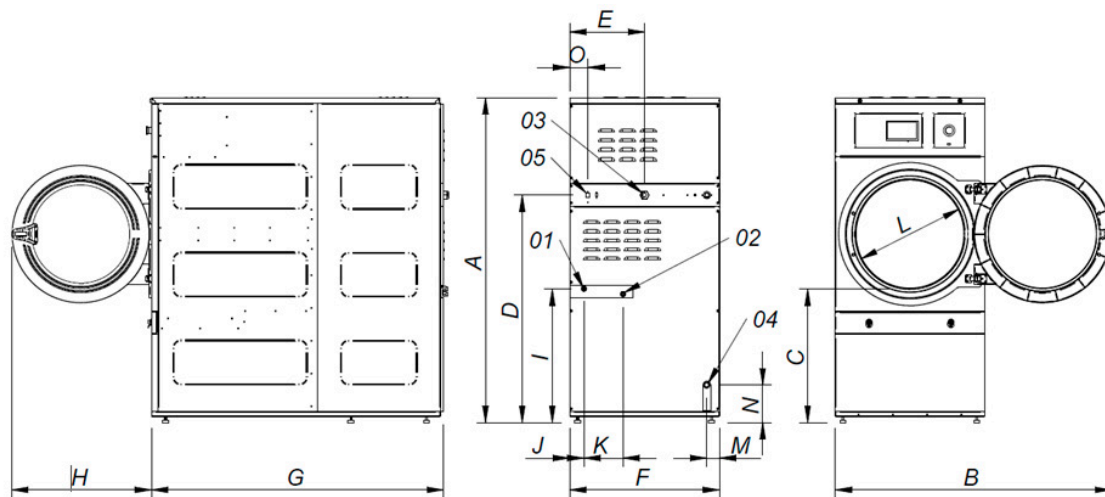

- 01 Refrigeration water inlet (supply network) 1/2"
- 02 Refrigeration water outlet (hot) 1/2"
03. Power supply
- 04 Drain 3/4"
- 05 Ethernet connection

	A	B	C	D	E	F	G	H	I	J	K	L	M	N	O
DTT-11 HP ECO-ENERGY	1.694	1447	689	1190	392	785	1255	735	700	75	205	575	67	197	95
DTT-18 HP ECO-ENERGY	1.694	1447	689	1190	392	785	1525	735	700	75	205	575	67	197	95
DTT-23 HP ECO-ENERGY	1.812	1552	743	1190	445	890	1595	735	700	127	205	575	119	250	95